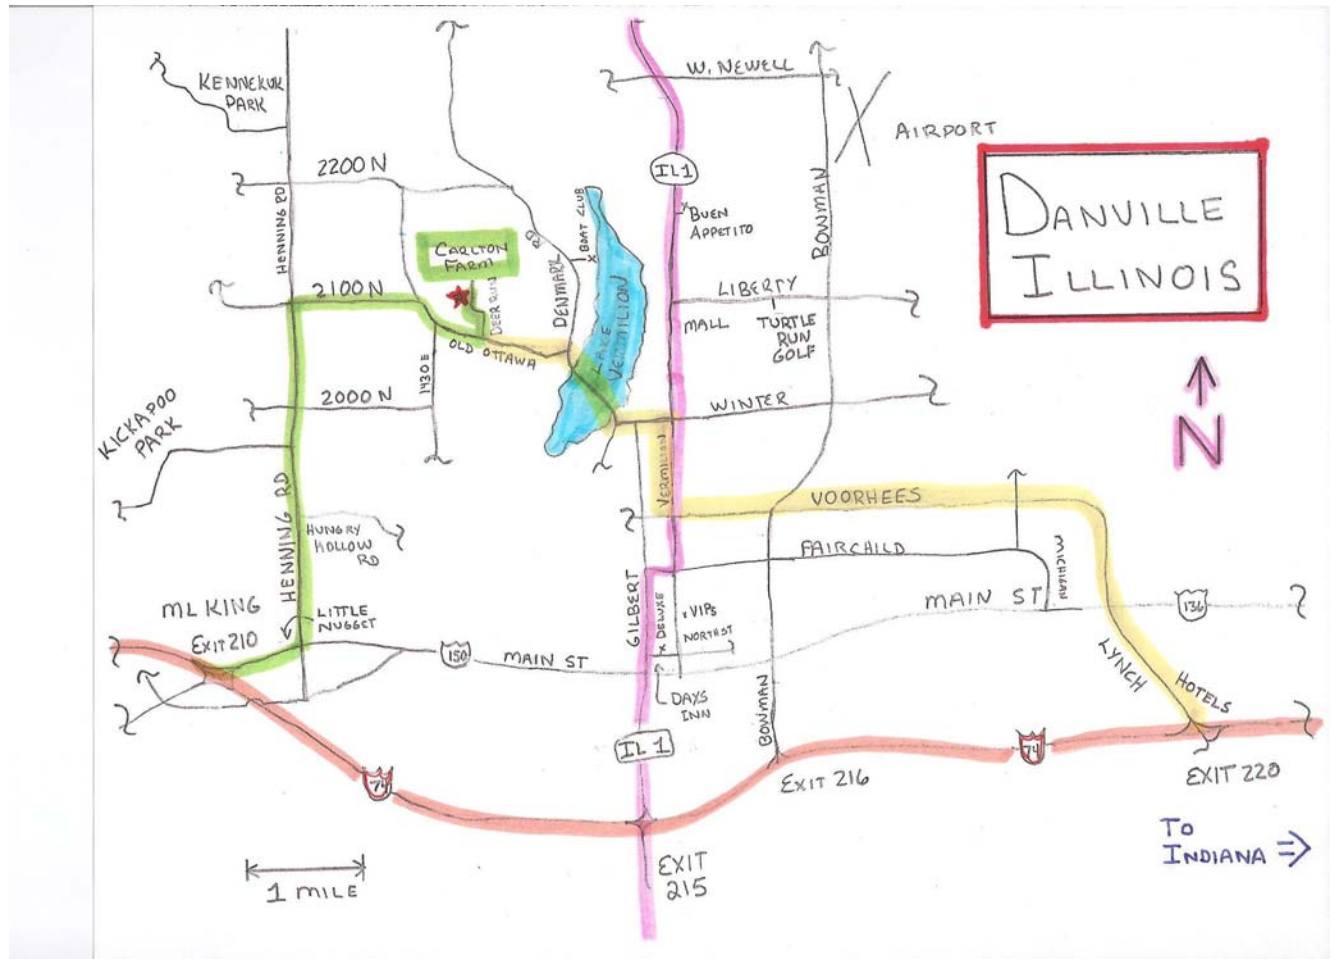

DIRECTIONS TO THE CARLTON FARM

From I-74:

Take Exit 210 Martin Luther King East on Rt. 150 about a mile to Henning Rd.
 Turn left (North) on Henning Road and drive 3.5 miles to 2100 N Road.
 Turn right (East) on 2100 N and drive 1.2 miles until it intersects Old Ottawa.
 Bear right, drive ¼ mile then bear left continuing east on Old Ottawa Road.
 About ½ mile east is Deer Run Drive (private lane). Look for Cow mailbox.
 Turn left (North) and continue down winding Deer Run to the first house.
 Launch field is across from the house. There should be balloon people there.

Lost : Call 217-446-2365 for Dean